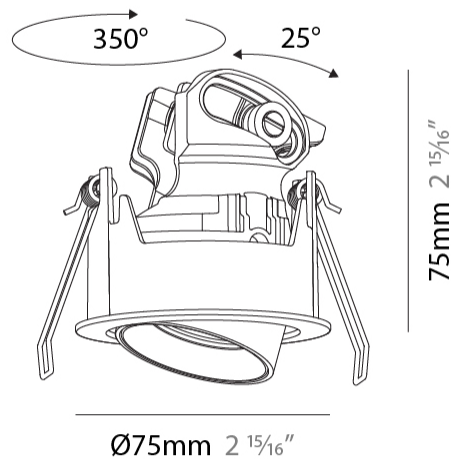

GENERAL

Series: Invader Compact
 Subseries: Invader Compact Adjustable
 Brand: Prolight
 Division: Architectural
 Mounting Type: Recessed
 Mounting Location: Ceiling
 Subcategory: Downlight

PHYSICAL

Shape: Round
 Diameter (mm): 75
 Diameter (in): 2 15/16
 Height (mm): 75
 Height (in): 2 15/16
 Ceiling Thickness (mm): 1 - 25
 Ceiling Thickness (in): 1/16 - 1
 Min. Recessing Depth (mm): 85
 Min. Recessing Depth (in): 3 3/8
 Light Distribution: Downlight
 Fixture Finish: [SSR / BKV / CWI / CRY / HAB / UFT / ITA / RUA / FTG / MYG / LOD / PUS / FRO / FUP / KIA / POP / BLS / SPG / MEY / GOH / GUM / CHC / COM / ABZ / JAG / OBR / MOS / ROR](#)
 Fixture Material: Aluminum
 Cut-out Measurements: D. 68mm / 2 11/16"
 Upon Request: Unique Sizes Unique Ceiling Thickness

OPTICAL

Reflector°: [22 / 38 / 48](#)
 Adjustability: Rotational 350° / Tilt 25°
 Upon Request: Special Beam Angles

RATINGS AND CERTIFICATIONS

Certified By: Certified for North American Standards
 IP rating: IP40